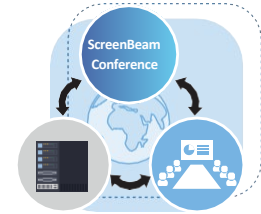

Why Choose ScreenBeam?

The Right Wireless Display Solution

As Microsoft's co-engineering partner, we fully enable Windows built-in Wireless Display. Co-inventor of Miracast™ technology, ScreenBeam offers highly scalable commercial-grade implementations with reliable user experiences. [Read why Miracast is essential](#)

Natural User Experience

OS-agnostic wireless display on any modern device eliminates cables, dongles and buttons. HDMI input available for older devices [Watch how to connect](#)

Wireless Conferencing

ScreenBeam Conference utility wirelessly connects the host device to the in-room peripherals and supports all major video conferencing tools. [Watch how easy](#)